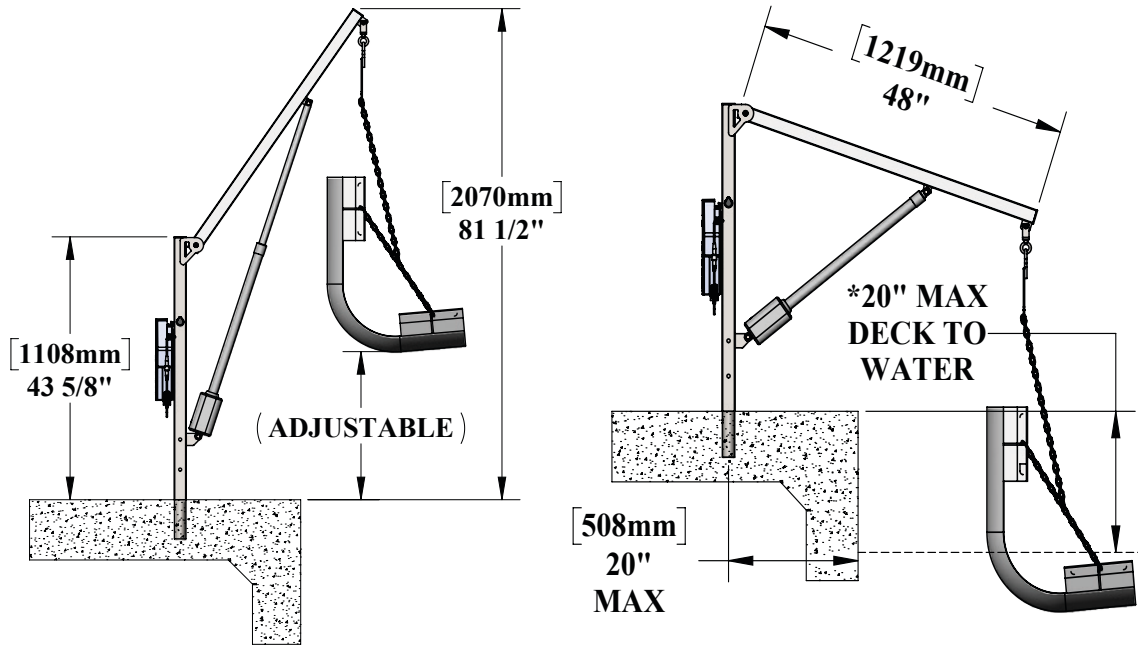

THE POWER EZ 2 POOL LIFT

PRODUCT SPECIFICATIONS