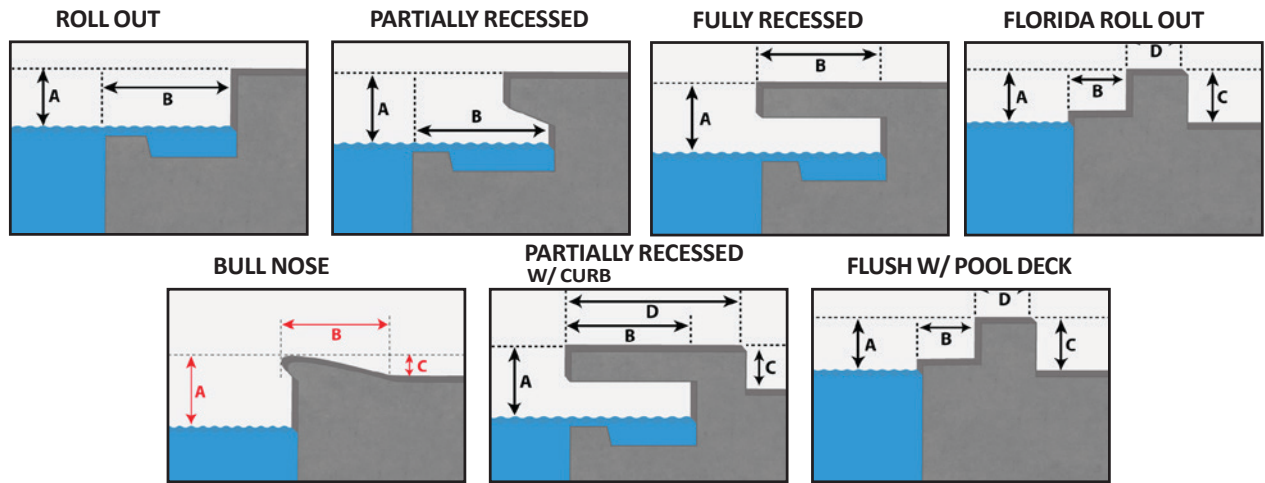

APPLICABLE POOL PROFILES

To confirm specific application go to www.aquacreek.com for our Pool Lift Selector
Become a member of our new Dealer and Architect page. Access to CAD blocks,
CSI specs and sales materials.